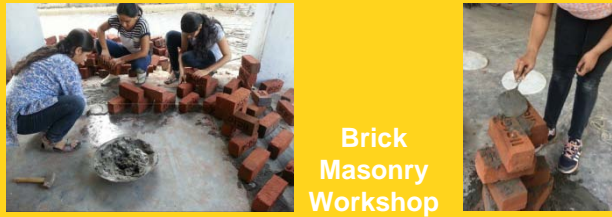

Brick
Masonry
Workshop